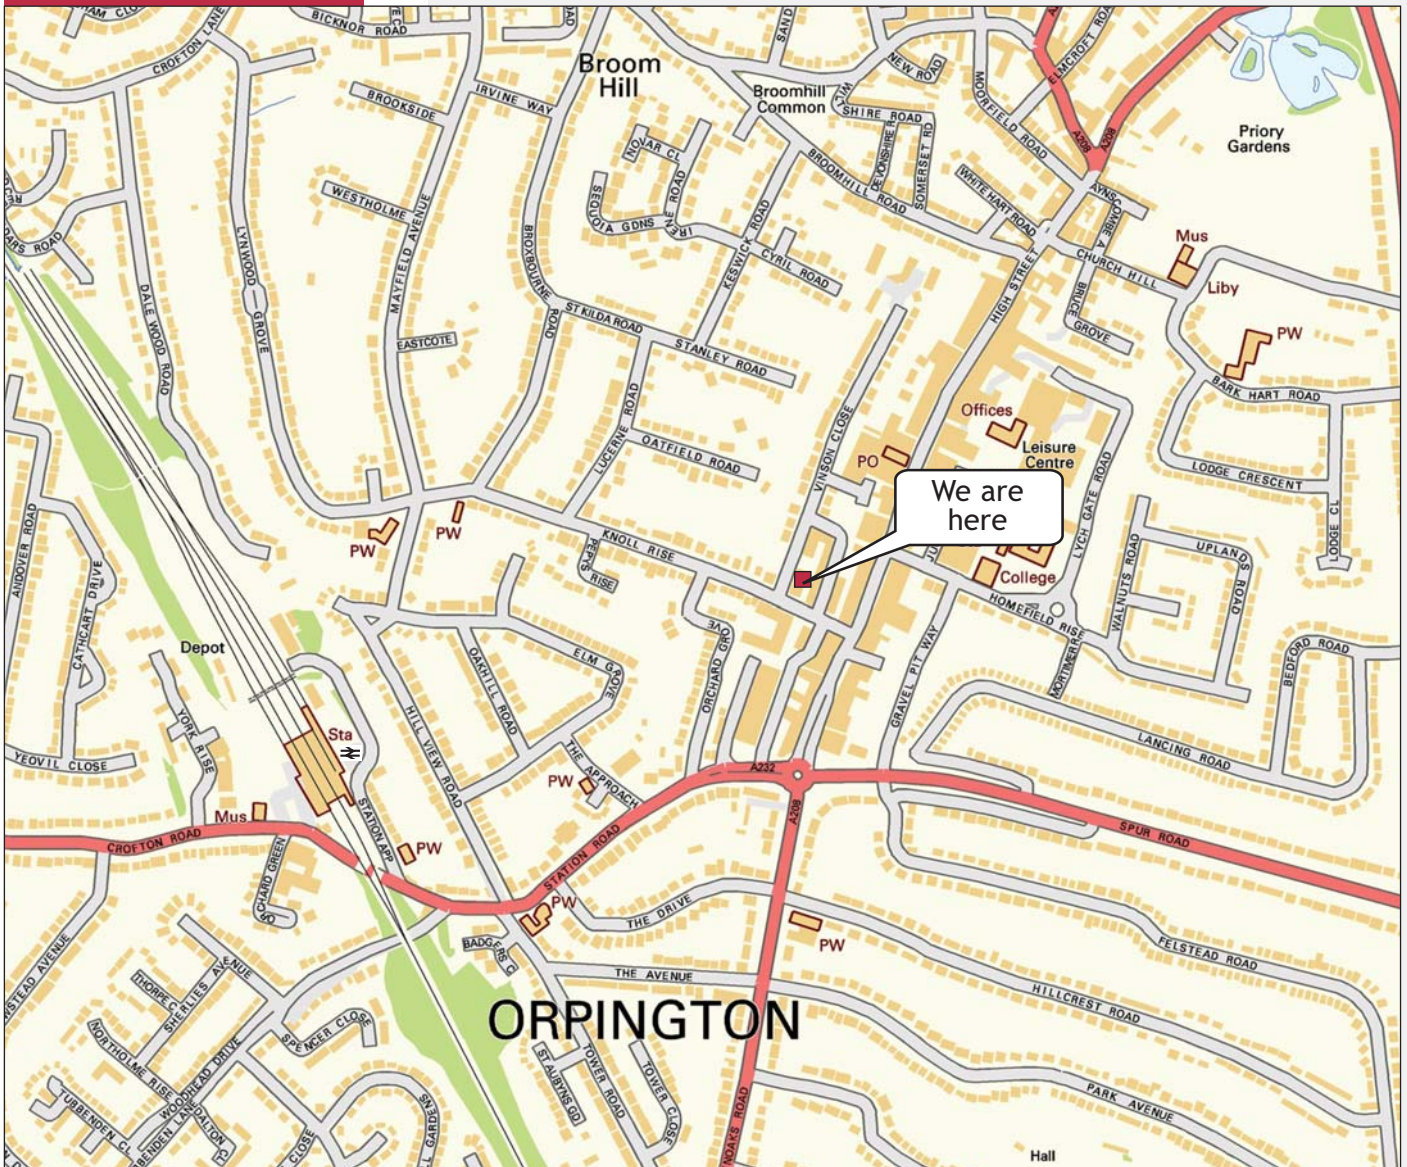

How to find us

By Car: From London the best route is either by the A20 turning off at the junction of the A224 or from Bromley on the A21. From the M25 take junction 4 and at the first roundabout, take the A224 signposted to Orpington, turning left at the first set of lights into Spur Road.

Parking: Limited parking is available in our car park which is situated at the rear of our offices in Vinson Close. There is pre pay street parking locally (limited to 2 hours) and in the Walnuts Shopping Centre accessed via Lych Gate Road.